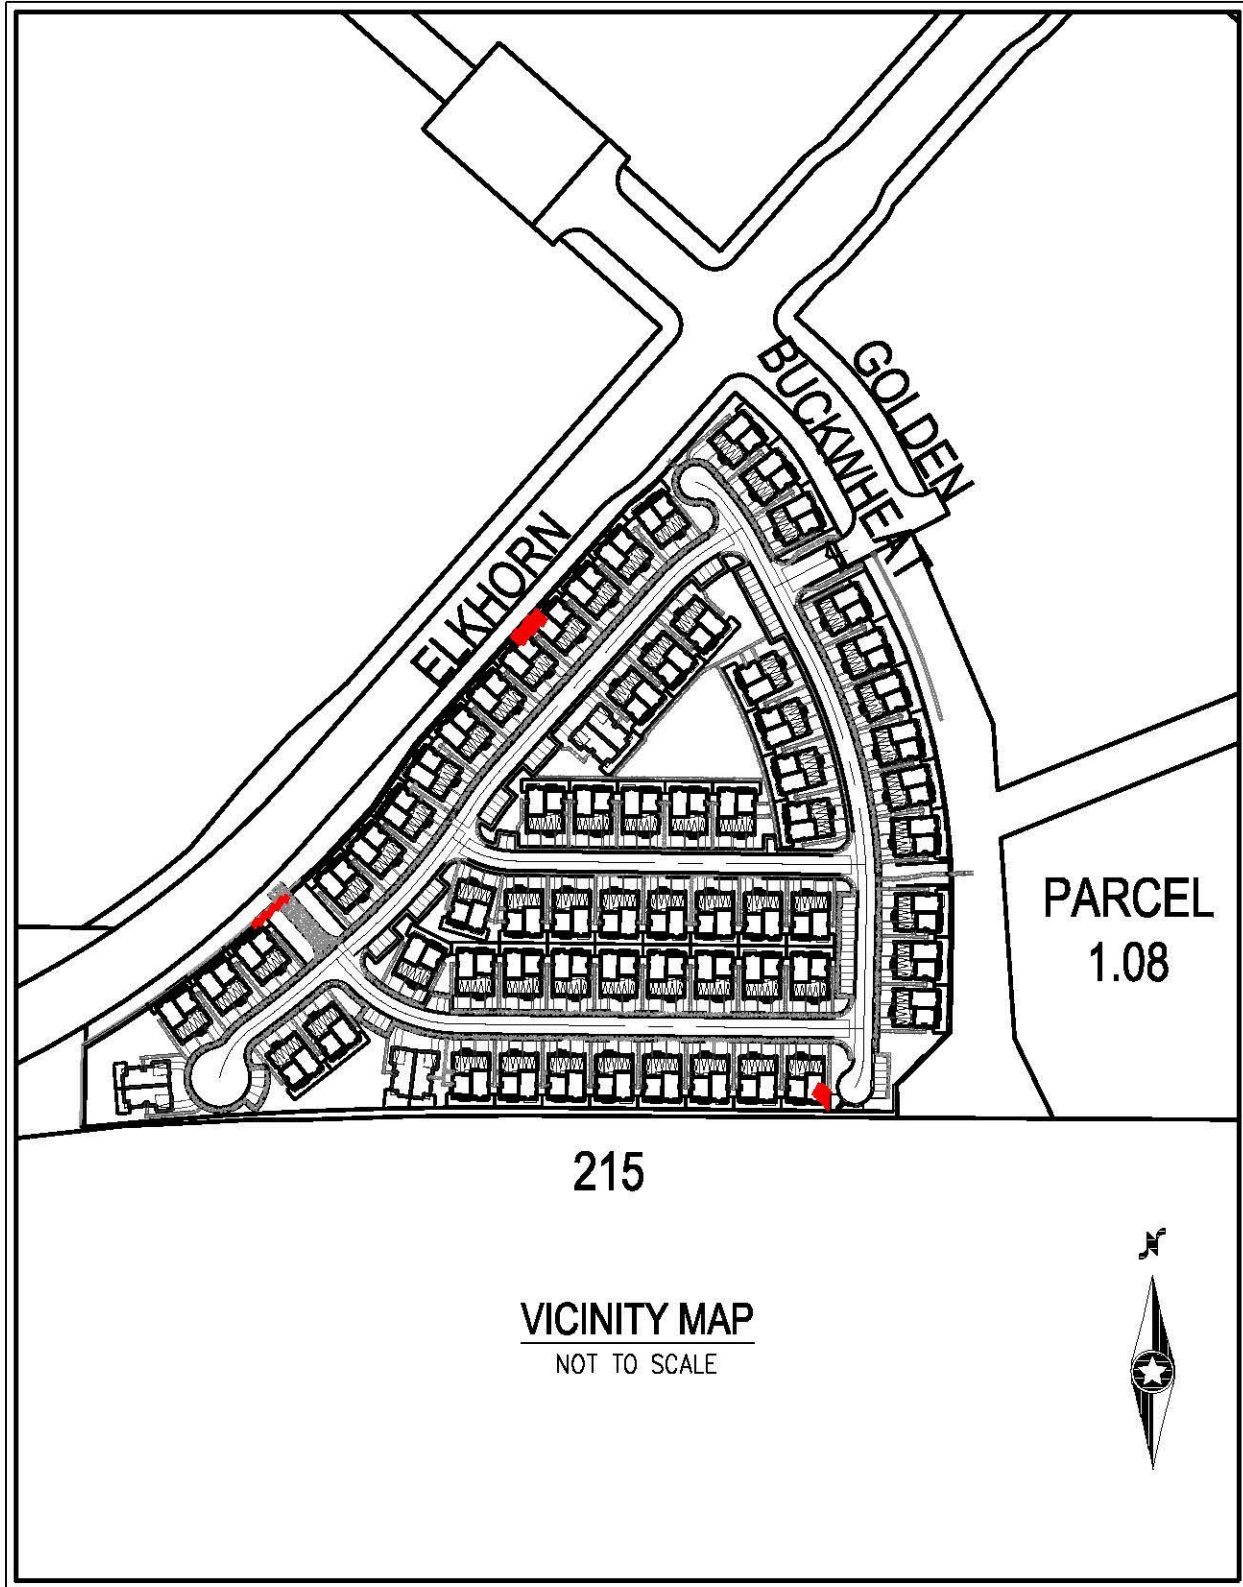

j:\dirh2106-000\tule_springs_parcel_1.06\dwg\figures\220616_drh2106.000 - vicinity map exhibit.dwg 6/16/2022 2:04 PM Tomi Zuvic

Westwood

Phone (702) 284-5300 5725 W. Badura Ave.
 Suite 100
 Las Vegas, NV 89118
 westwoodps.com
 Westwood Professional Services, Inc.

D.R. HORTON

TULE SPRINGS PARCEL 1.06
 VICINITY MAP

DATE: 06/16/2022

DRAFTER: TFZ

DESIGNER:

CHECKED:

PROJECT NO.

DRH2106.000