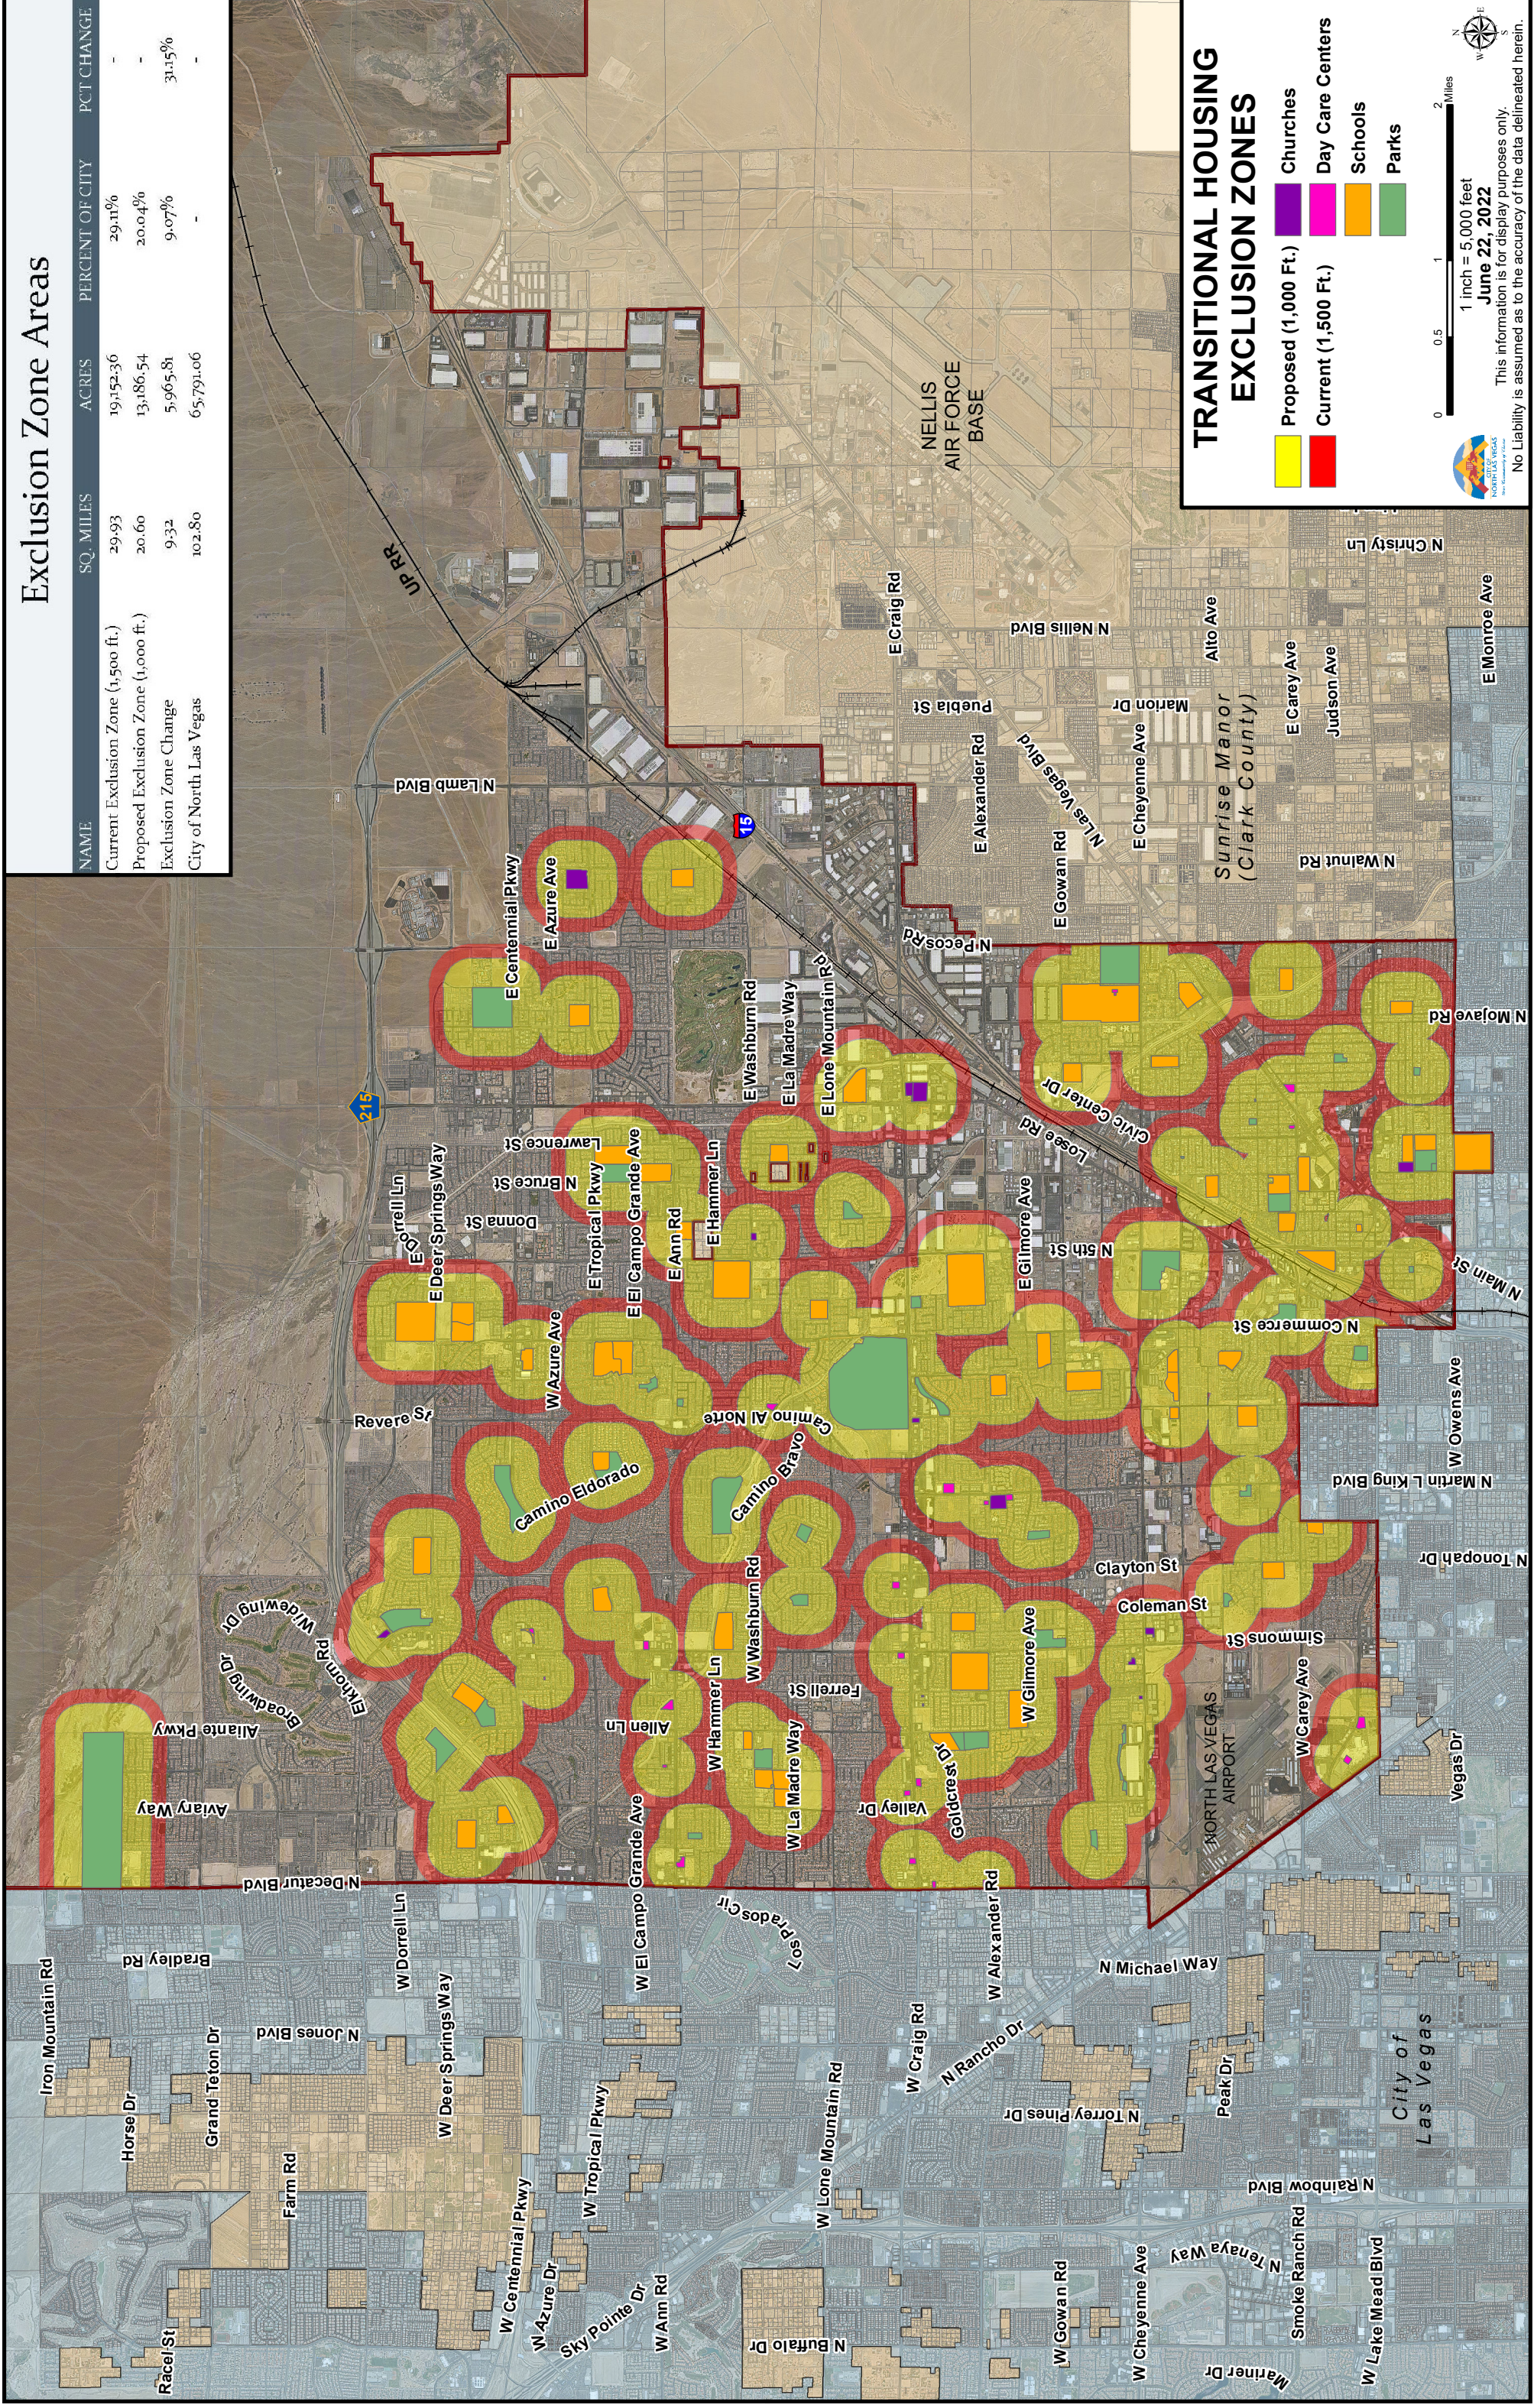

# Exclusion Zone Areas

NAME	SQ. MILES	ACRES	PERCENT OF CITY	PCT CHANGE
Current Exclusion Zone (1,500 ft.)	29.93	19,152.36	29.11%	-
Proposed Exclusion Zone (1,000 ft.)	20.60	13,186.54	20.04%	-
Exclusion Zone Change	9.32	5,965.81	9.07%	31.15%
City of North Las Vegas	102.80	65,791.06	-	-

## TRANSITIONAL HOUSING EXCLUSION ZONES

- Proposed (1,000 Ft.)
- Current (1,500 Ft.)
- Churches
- Day Care Centers
- Schools
- Parks

1 inch = 5,000 feet  
**June 22, 2022**  
 This information is for display purposes only.  
 No Liability is assumed as to the accuracy of the data delineated herein.